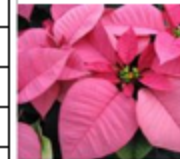

POINSETTIA AND WREATH SALE

Poinsettias:	Quantity	Price	Total
Mini (1 plant, 3-5 blooms)			
RED		10.00	
WHITE		10.00	
PINK		10.00	
Single (1 plant, 5-7 blooms)			
RED		12.00	
WHITE		12.00	
PINK		12.00	
Double (2 plants, 8-14 blooms)			
RED		18.00	
WHITE		18.00	
PINK		18.00	
Large (3 or 4 plants, 12-20 blooms)			
RED		24.00	
WHITE		24.00	
PINK		24.00	
TRI-COLOR		24.00	
Frasier Fir Wreaths: (can be used indoors or outdoors)			
Plain Door Wreath (No Bows or Pine Cones)			
12" Plain (finished size 18"-20")		18.00	
14" Plain (finished size 22"-24")		20.00	
16" Plain (finished size 25"-27")		23.00	
Decorated Door Wreath (Red Velvet Bow w/3 Pine Cones)			
12" Decorated (finished size 18"-20")		25.00	
14" Decorated (finished size 22"-24")		27.00	
16" Decorated (finished size 25"-27")		30.00	
		GRAND TOTAL	\$